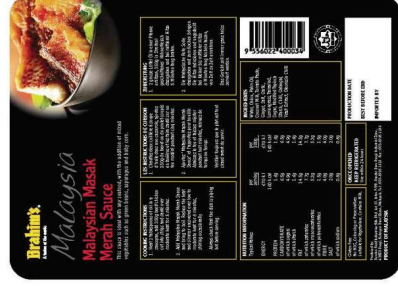

BRAHIM'S COOKING SIMMER SAUCES

MALYSIAN MASAK MERAH

A blend of coconut milk with lemon grass and chilli, gives this sauce a rich and creamy flavour perfect for grilled chicken and fish