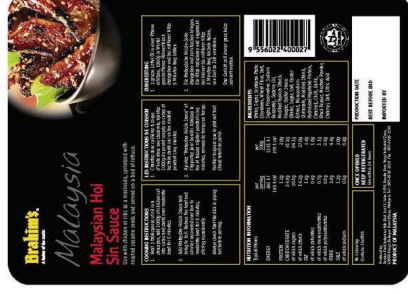

BRAHIM'S COOKING SIMMER SAUCES

MALYSIAN HOI SIN SAUCE

A hot and tangy ready-to-cook sauce with tamarind, ginger flower and polygonum leaves. Usually cooked with fish.